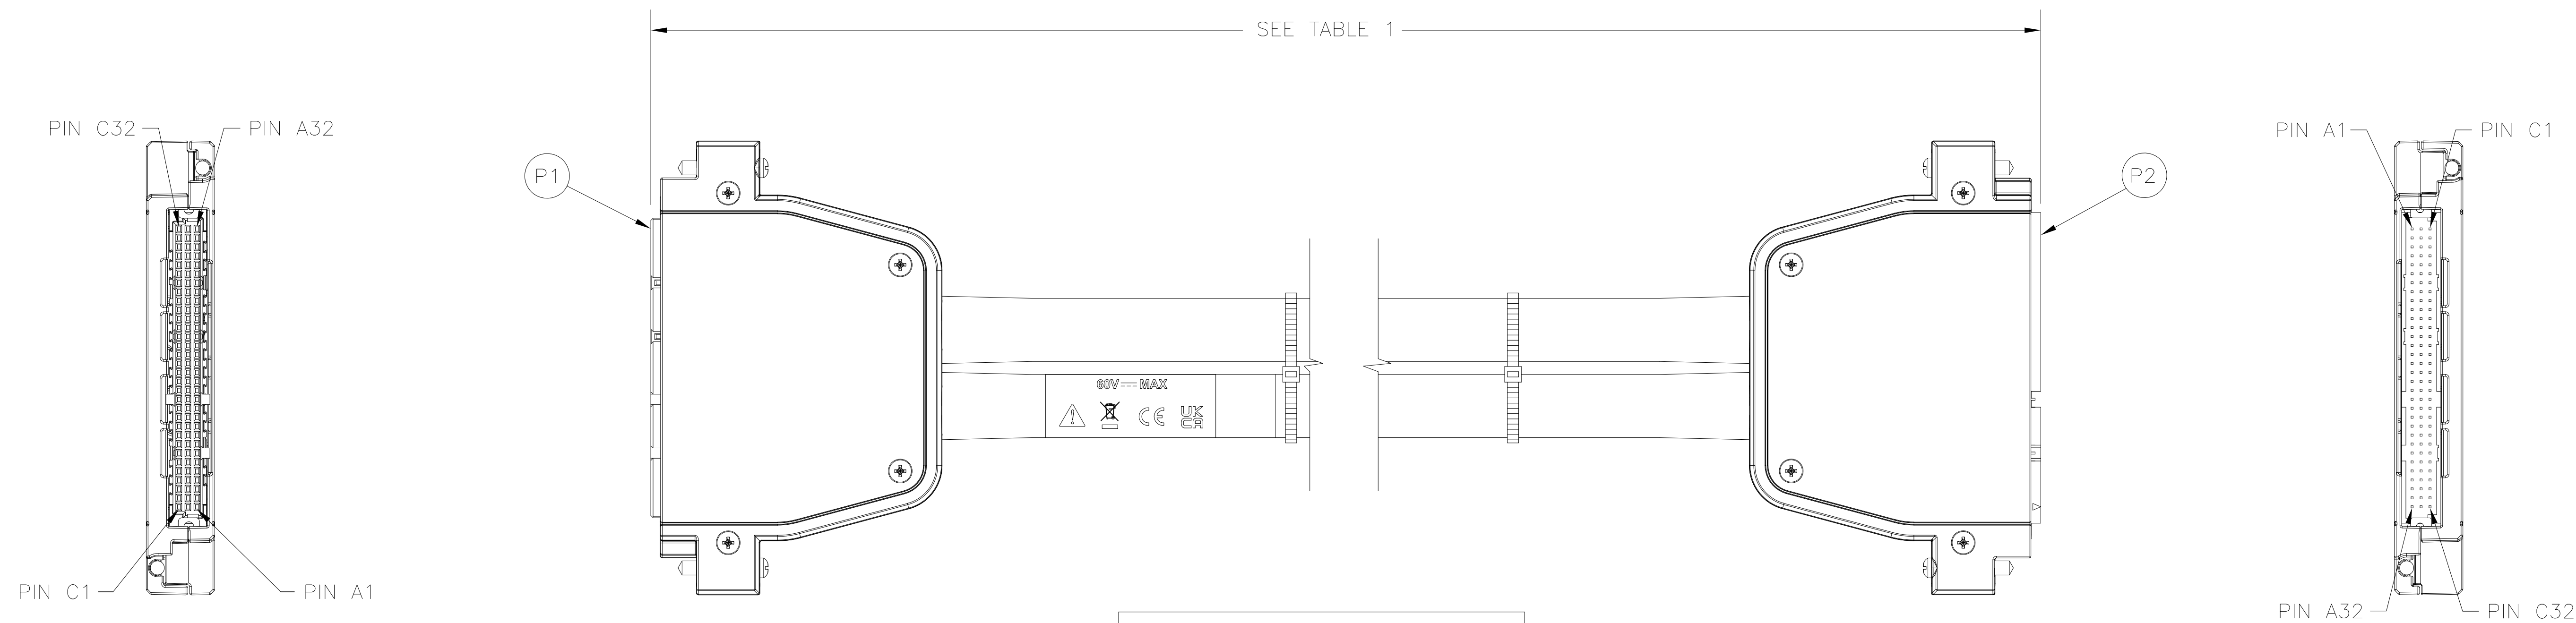

CUSTOMER DRAWING COMPATIBILITY			
REV	DESCRIPTION	DATE	APPROVED
A	DRAWING INCOMPATIBLE, OBSOLETE	11/13/20	
B	DRAWING INCOMPATIBLE, OBSOLETE	03/08/21	
C	DRAWING COMPATIBLE, COMPLETE	02/04/21	

SHIPPING KIT P/N	LENGTH
786341-01	1M
786341-03	3M
786341-05	5M

1. REFER TO PRODUCT MANUAL ON NI.COM FOR MORE DETAILS.
 NOTES: UNLESS OTHERWISE SPECIFIED.

METRIC

CUSTOMER DRAWING

UNLESS OTHERWISE SPECIFIED
 DIMENSIONS ARE IN MILLIMETERS
 AND [INCHES]
 DO NOT SCALE DRAWING
 THIRD ANGLE PROJECTION

		NI.COM AUSTIN, TEXAS	
TITLE			
SH96F-96M-5			
SIZE	CODE IDENT NO.	DRAWING NO.	
D	7U296	786341-XX	
SCALE:	1/1	SHEET 1 OF 2	

WIRE LIST-CABLE I			
P1 96-POS CONN. (FEMALE)	48 CONDUCTORS (24 PAIRS) 1 OUTER SHIELD	P2 96-POS CONN. (MALE)	
PIN NO	PAIR NO	COLOR CODE	PIN NO
C32	1	WHITE	C1
C31		BLACK	C2
A32	DRAIN1		A1
C30	2	WHITE	C3
B30		RED	B3
A32	DRAIN2		A1
B31	3	WHITE	B2
B32		ORANGE	B1
A32	DRAIN3		A1
A31	4	WHITE	A2
A30		YELLOW	A3
A32	DRAIN4		A1
C29	5	WHITE	C4
C28		GREEN	C5
A29	DRAIN5		A4
C27	6	WHITE	C6
B27		BLUE	B6
A29	DRAIN6		A4
B28	7	WHITE	B5
B29		VIOLET	B4
A29	DRAIN7		A4
A28	8	WHITE	A5
A27		GRAY	A6
A29	DRAIN8		A4
C26	9	RED	C7
C25		BLACK	C8
A26	DRAIN9		A7
C24	10	RED	C9
B24		ORANGE	B9
A26	DRAIN10		A7
B25	11	RED	B8
B26		YELLOW	B7
A26	DRAIN11		A7
A25	12	RED	A8
A24		GREEN	A9
A26	DRAIN12		A7
C23	13	RED	C10
C22		BLUE	C11
A23	DRAIN13		A10
C21	14	RED	C12
B21		VIOLET	B12
A23	DRAIN14		A10
B22	15	RED	B11
B23		GRAY	B10
A23	DRAIN15		A10
A22	16	RED	A11
A21		PINK	A12
A23	DRAIN16		A10
C20	17	ORANGE	C13
C19		YELLOW	C14
A20	DRAIN17		A13
C18	18	ORANGE	C15
B18		GREEN	B15
A20	DRAIN18		A13
B19	19	ORANGE	B14
B20		BLUE	B13
A20	DRAIN19		A13
A19	20	ORANGE	A14
A18		VIOLET	A15
A20	DRAIN20		A13
B1	21	RED	B32
B2		BLACK	B31
B2	DRAIN21		NC
A2	22	ORANGE	A31
B2		BLACK	B31
B2	DRAIN22		NC
C2	23	YELLOW	C31
B2		BLACK	B31
B2	DRAIN23		NC
A5	24	GREEN	A28
B2		BLACK	B31
B2	DRAIN24		NC
	SHELL	BRAIDED SHIELD	SHELL