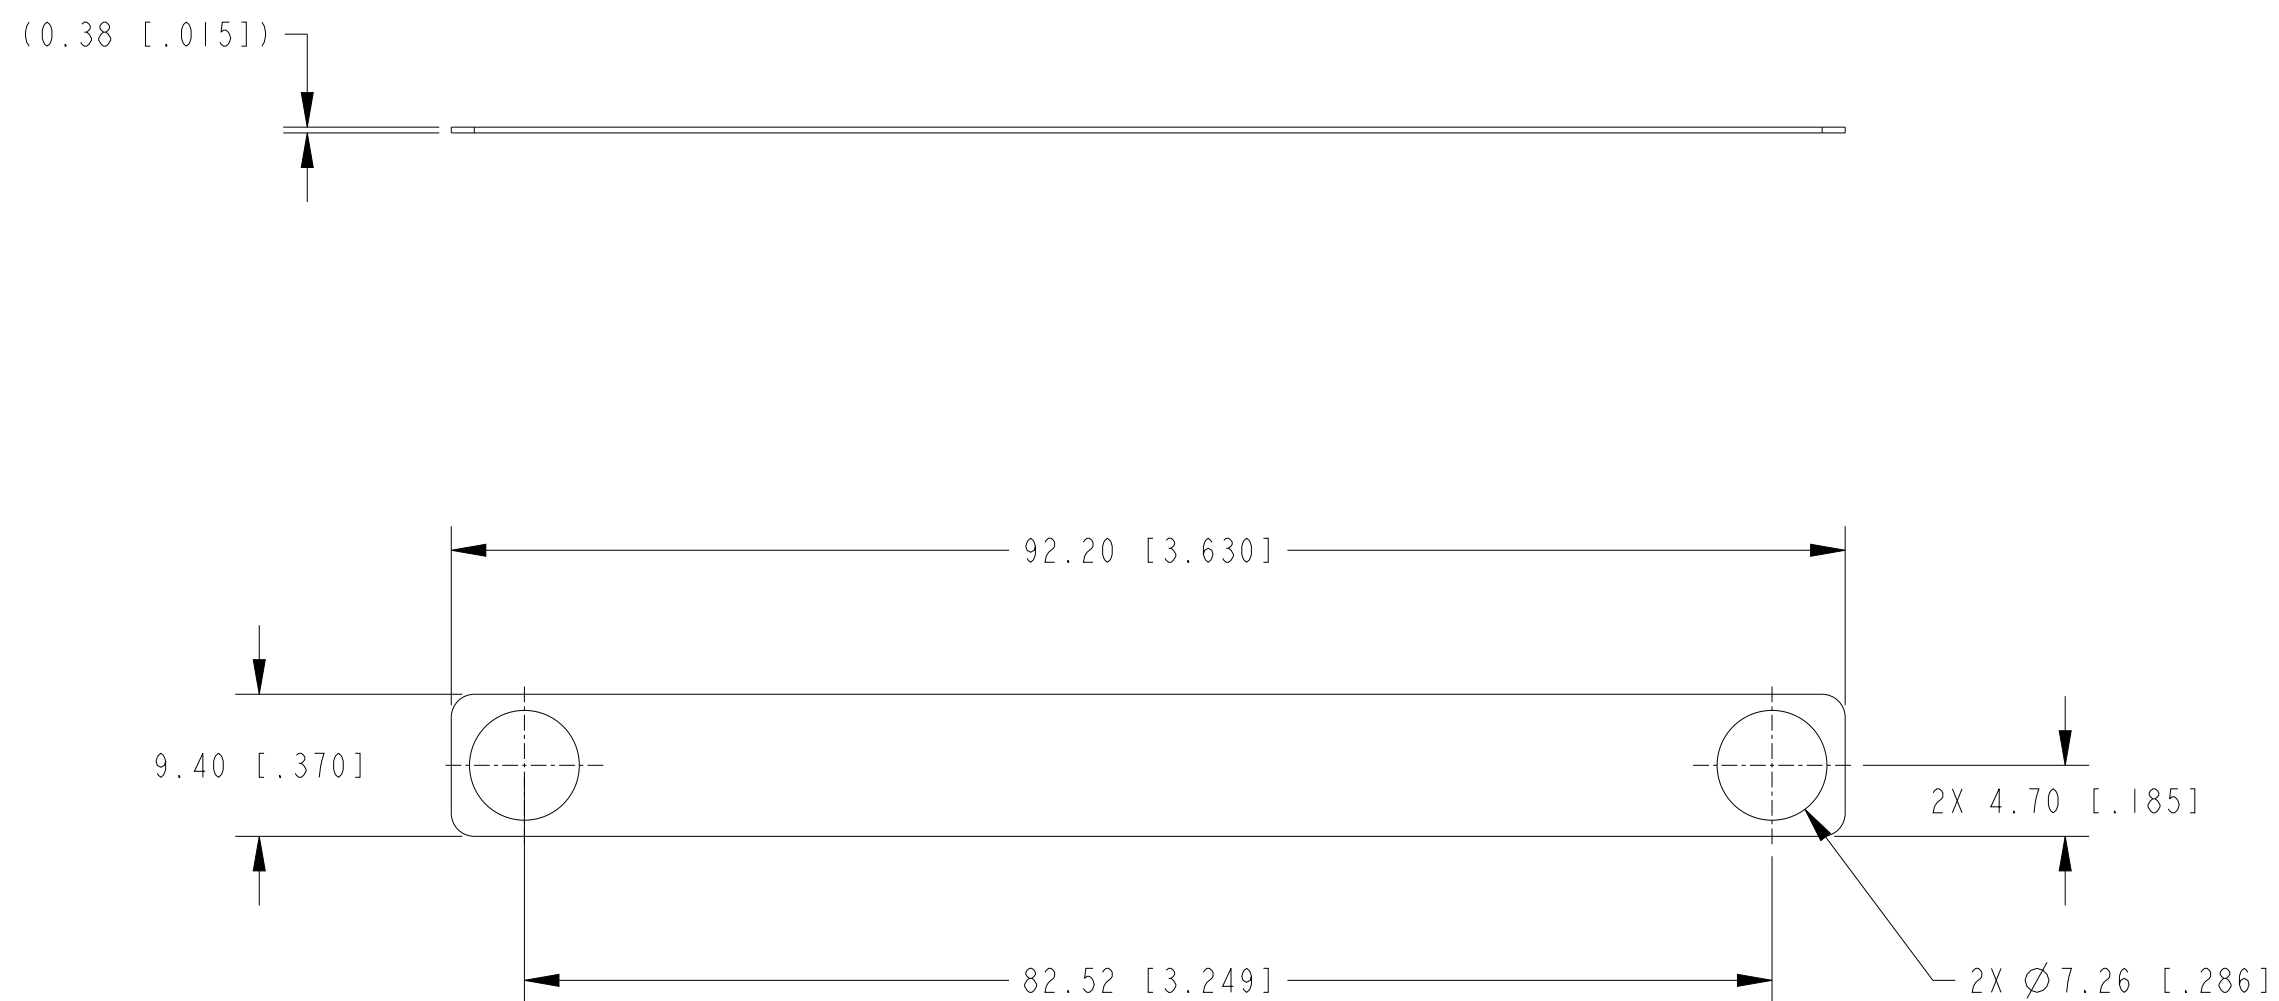

ISOMETRIC VIEW
 SHUTTLE, REMOVABLE HDD

METRIC

CUSTOMER DRAWING

UNLESS OTHERWISE SPECIFIED
 DIMENSIONS ARE IN MILLIMETERS
 AND [INCHES]

NI.COM
 AUSTIN, TEXAS

DO NOT SCALE DRAWING

TITLE
 SPARE/ REPLACEMENT
 REMOVABLE DRIVE SHUTTLE FOR
 PXIE-8861 / PXIE-8862, NO DRIVE

THIRD ANGLE PROJECTION

SIZE CODE IDENT NO. MM/DD/YYYY
 C7U296 12/11/2023

SCALE: 1/1 SHEET 1 OF 2

1. REFER TO PRODUCT MANUAL ON NI.COM FOR MORE DETAILS
 NOTES: UNLESS OTHERWISE SPECIFIED.

OVERLAY, SHUTTLE, REMOVABLE HDD