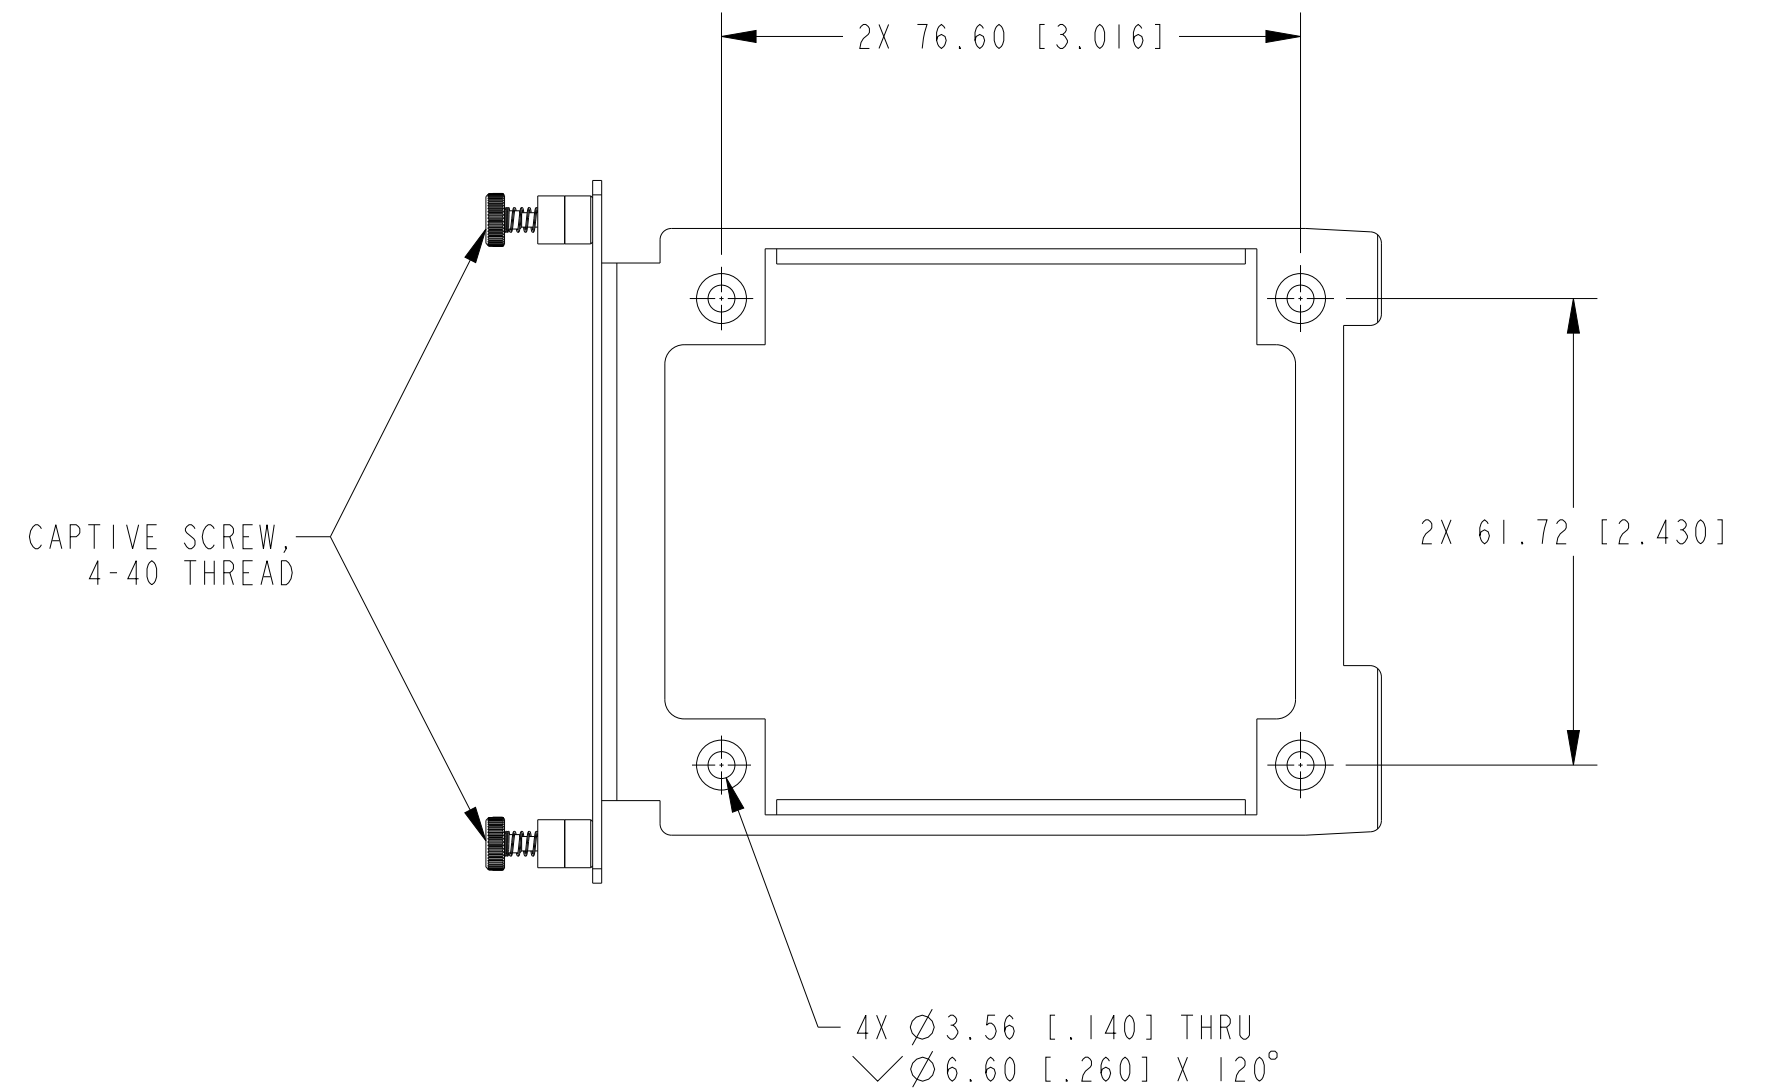

ISOMETRIC VIEW
 SHUTTLE, REMOVABLE HDD

METRIC

CUSTOMER DRAWING

UNLESS OTHERWISE SPECIFIED
 DIMENSIONS ARE IN MILLIMETERS
 AND [INCHES]

NI.COM
 AUSTIN, TEXAS

DO NOT SCALE DRAWING

TITLE
 SPARE/ REPLACEMENT
 REMOVABLE DRIVE SHUTTLE FOR
 PXIE-8861 / PXIE-8862, NO DRIVE

THIRD ANGLE PROJECTION

SIZE CODE IDENT NO. MM/DD/YYYY
 C7U296 12/11/2023

SCALE: 1/1 SHEET 1 OF 2

1. REFER TO PRODUCT MANUAL ON NI.COM FOR MORE DETAILS
 NOTES: UNLESS OTHERWISE SPECIFIED.

OVERLAY, SHUTTLE, REMOVABLE HDD