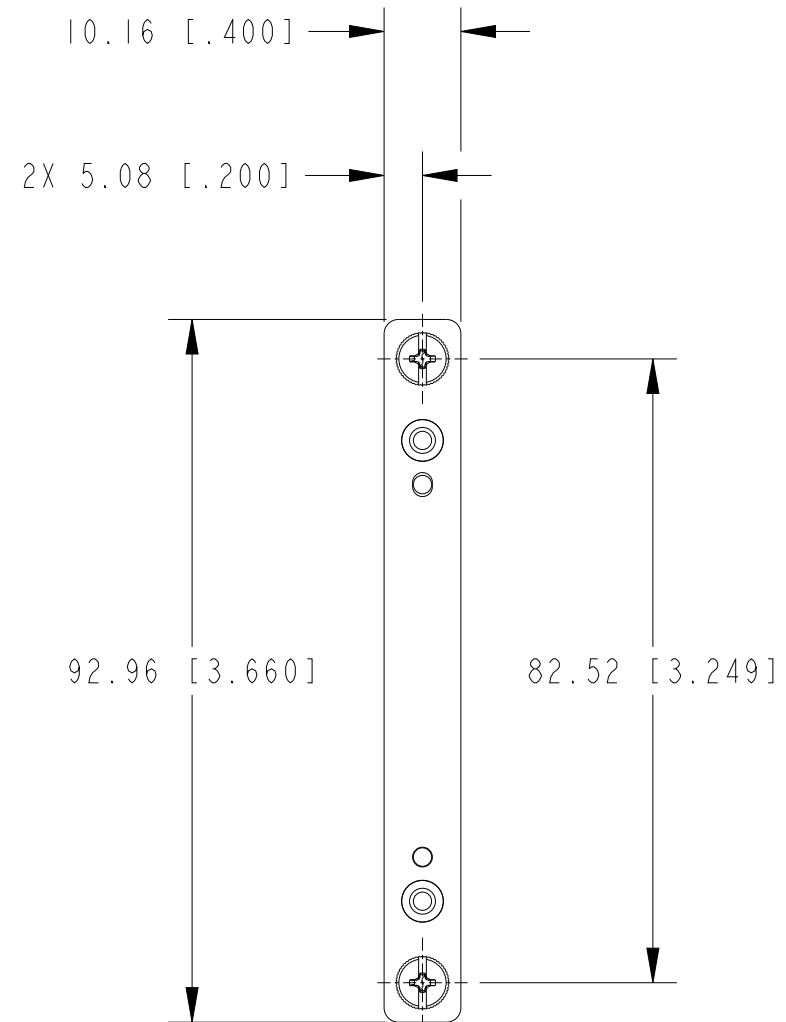

ISOMETRIC VIEW
 SHUTTLE, REMOVABLE HDD

METRIC

CUSTOMER DRAWING

UNLESS OTHERWISE SPECIFIED
 DIMENSIONS ARE IN MILLIMETERS
 AND [INCHES]

NI.COM
 AUSTIN, TEXAS

DO NOT SCALE DRAWING

TITLE
 SPARE/ REPLACEMENT
 REMOVABLE DRIVE SHUTTLE FOR
 PXIE-8861 / PXIE-8862, NO DRIVE

THIRD ANGLE PROJECTION

SIZE CODE IDENT NO. MM/DD/YYYY
 C7U296 12/11/2023

SCALE: 1/1 SHEET 1 OF 2

1. REFER TO PRODUCT MANUAL ON NI.COM FOR MORE DETAILS
 NOTES: UNLESS OTHERWISE SPECIFIED.

OVERLAY, SHUTTLE, REMOVABLE HDD