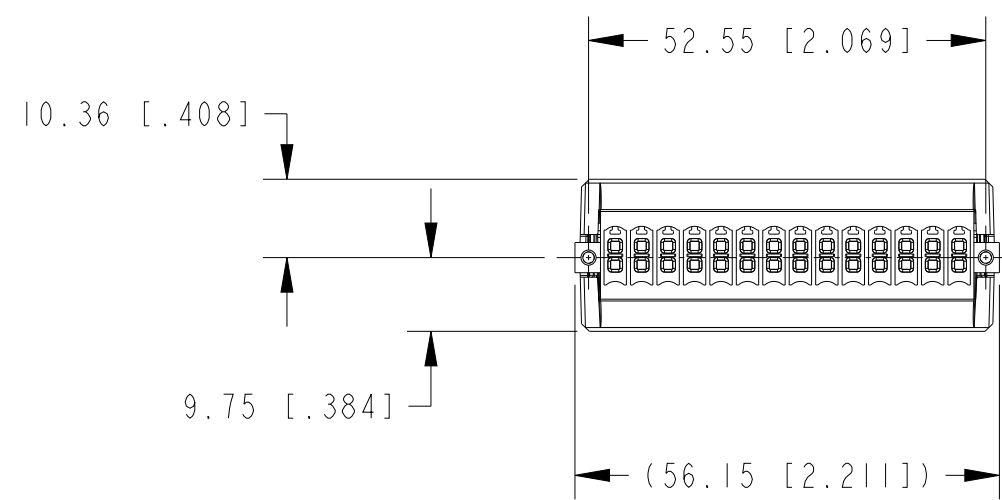

ISOMETRIC VIEW
 WITH 28 POS CONNECTOR

ISOMETRIC VIEW
 BACKSHELL ONLY

METRIC

CUSTOMER DRAWING

UNLESS OTHERWISE SPECIFIED
 DIMENSIONS ARE IN MILLIMETERS
 AND [INCHES]

NI.COM
 AUSTIN, TEXAS

DO NOT SCALE DRAWING

TITLE

NI-9963, BACKSHELL FOR 28 POS
 SPRING TERMINAL

THIRD ANGLE PROJECTION

SIZE CODE IDENT NO. MM/DD/YYYY

C7U296

07/07/2022

SCALE: 1/1

SHEET 1 OF 1

2. DIMENSIONS IN () ARE FOR REFERENCE ONLY.
 1. REFER TO PRODUCT MANUAL ON NI.COM FOR MORE DETAILS
 NOTES: UNLESS OTHERWISE SPECIFIED.