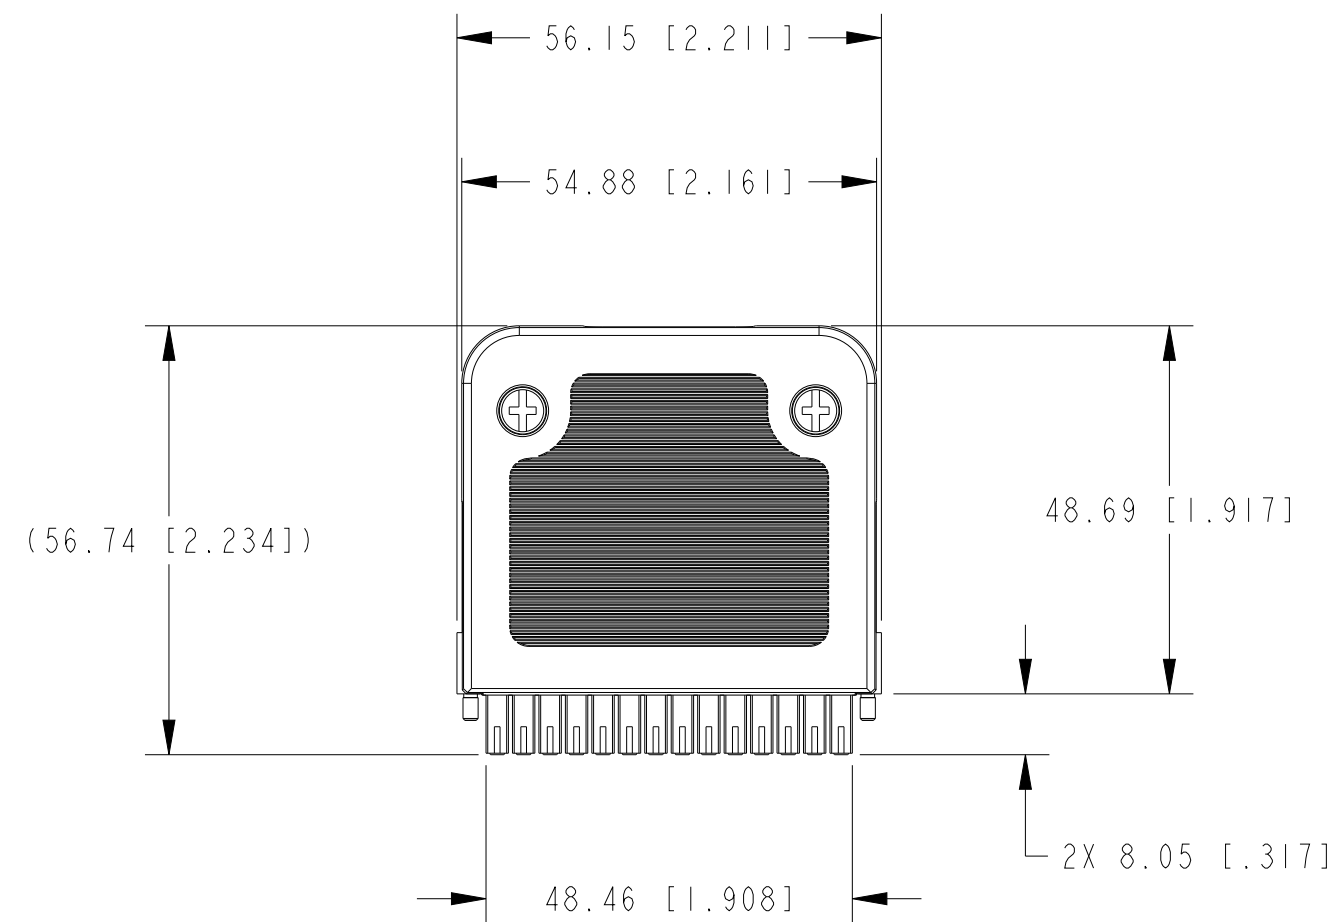

ISOMETRIC VIEW
 WITH 28 POS CONNECTOR

ISOMETRIC VIEW
 BACKSHELL ONLY

METRIC

CUSTOMER DRAWING

UNLESS OTHERWISE SPECIFIED
 DIMENSIONS ARE IN MILLIMETERS
 AND [INCHES]

NI.COM
 AUSTIN, TEXAS

DO NOT SCALE DRAWING

TITLE

NI-9963, BACKSHELL FOR 28 POS
 SPRING TERMINAL

THIRD ANGLE PROJECTION

SIZE CODE IDENT NO. MM/DD/YYYY

C7U296

07/07/2022

SCALE: 1/1

SHEET 1 OF 1

2. DIMENSIONS IN () ARE FOR REFERENCE ONLY.
 1. REFER TO PRODUCT MANUAL ON NI.COM FOR MORE DETAILS
 NOTES: UNLESS OTHERWISE SPECIFIED.