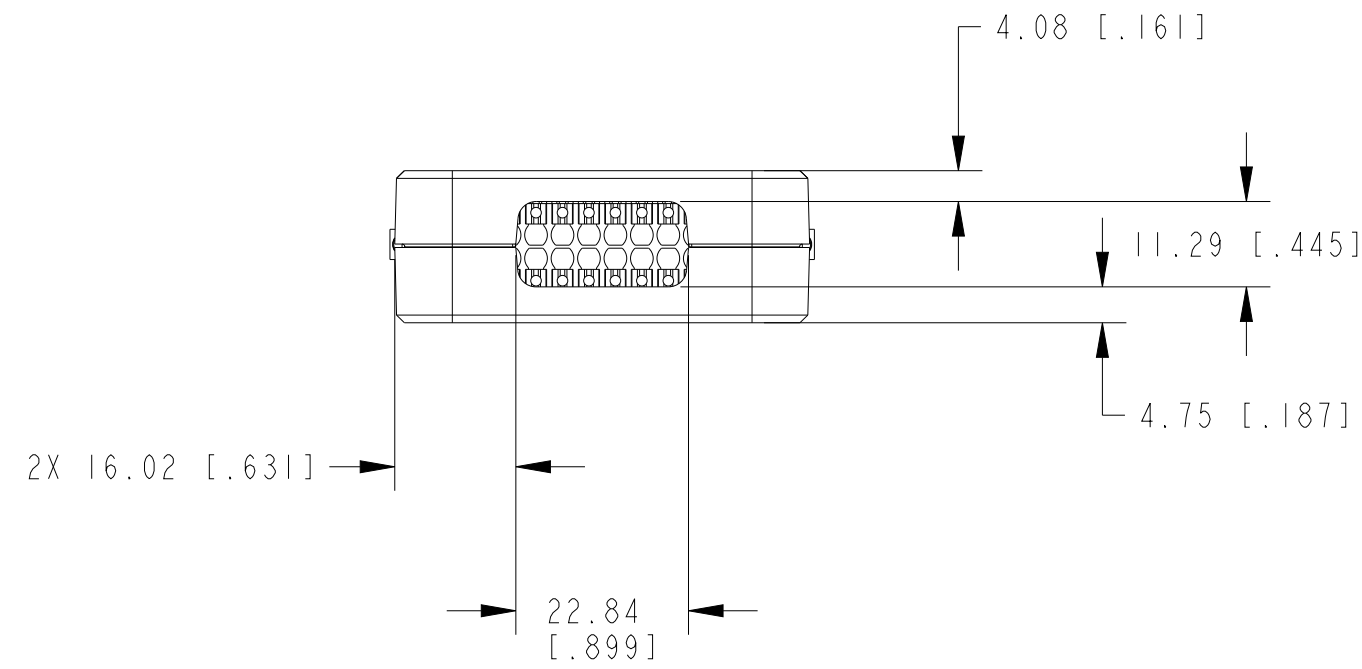

ISOMETRIC VIEW
 WITH 28 POS CONNECTOR

ISOMETRIC VIEW
 BACKSHELL ONLY

METRIC

CUSTOMER DRAWING

UNLESS OTHERWISE SPECIFIED
 DIMENSIONS ARE IN MILLIMETERS
 AND [INCHES]

NI.COM
 AUSTIN, TEXAS

DO NOT SCALE DRAWING

TITLE

NI-9963, BACKSHELL FOR 28 POS
 SPRING TERMINAL

THIRD ANGLE PROJECTION

SIZE CODE IDENT NO. MM/DD/YYYY

C7U296

07/07/2022

SCALE: 1/1

SHEET 1 OF 1

2. DIMENSIONS IN () ARE FOR REFERENCE ONLY.
 1. REFER TO PRODUCT MANUAL ON NI.COM FOR MORE DETAILS
 NOTES: UNLESS OTHERWISE SPECIFIED.