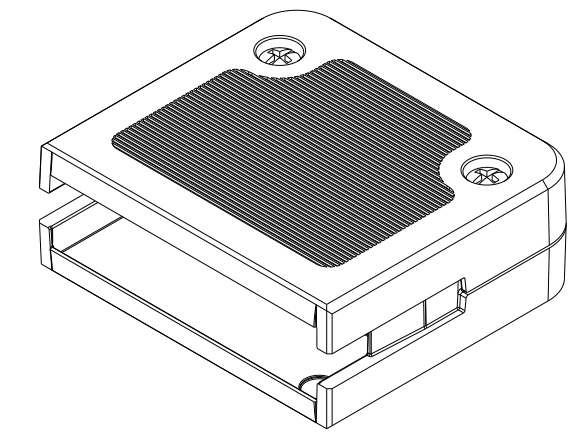

ISOMETRIC VIEW
 WITH 28 POS CONNECTOR

ISOMETRIC VIEW
 BACKSHELL ONLY

METRIC

CUSTOMER DRAWING

UNLESS OTHERWISE SPECIFIED
 DIMENSIONS ARE IN MILLIMETERS
 AND [INCHES]

NI.COM
 AUSTIN, TEXAS

DO NOT SCALE DRAWING

TITLE

NI-9963, BACKSHELL FOR 28 POS
 SPRING TERMINAL

THIRD ANGLE PROJECTION

SIZE CODE IDENT NO. MM/DD/YYYY

C7U296

07/07/2022

SCALE: 1/1

SHEET 1 OF 1