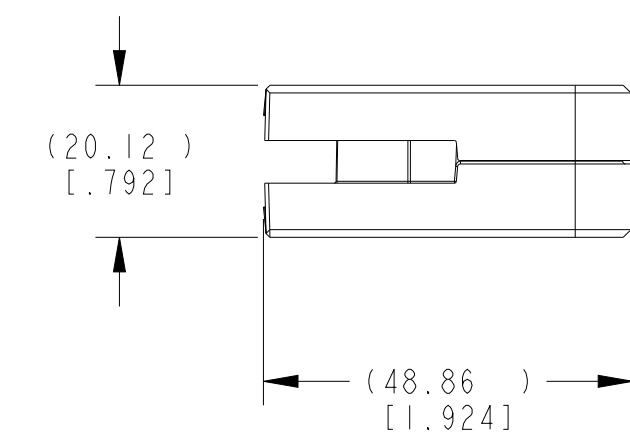

ISOMETRIC VIEW
 WITH 28 POS CONNECTOR

ISOMETRIC VIEW
 BACKSHELL ONLY

METRIC

CUSTOMER DRAWING

UNLESS OTHERWISE SPECIFIED
 DIMENSIONS ARE IN MILLIMETERS
 AND [INCHES]

NI.COM
 AUSTIN, TEXAS

DO NOT SCALE DRAWING

TITLE

NI-9963, BACKSHELL FOR 28 POS
 SPRING TERMINAL

THIRD ANGLE PROJECTION

SIZE CODE IDENT NO. MM/DD/YYYY

C7U296

07/07/2022

SCALE: 1/1

SHEET 1 OF 1

2. DIMENSIONS IN () ARE FOR REFERENCE ONLY.
 1. REFER TO PRODUCT MANUAL ON NI.COM FOR MORE DETAILS
 NOTES: UNLESS OTHERWISE SPECIFIED.